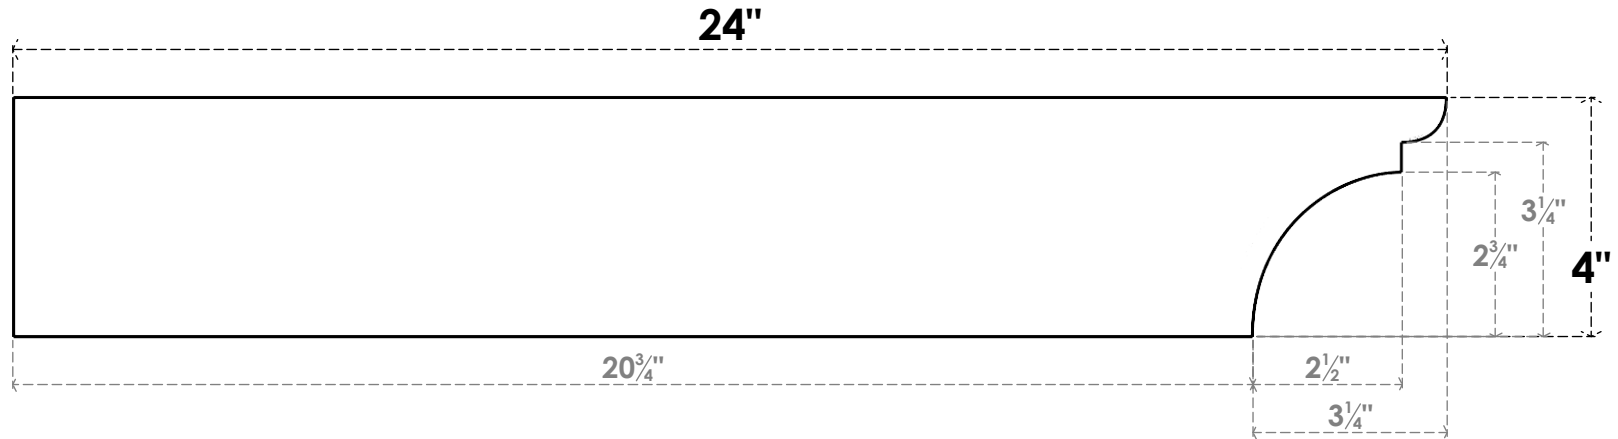

ITEM NUMBER: RFTURO040X04000X24000X004YOR00RCPR

4"W X 4"H X 24"L TIMBERTHANE ROUGH CEDAR YORKTOWN FAUX WOOD OPEN RAFTER TAIL, 4" L END, PRIMED TAN

SIDE PROFILE

ISOMETRIC

FRONT PROFILE

GENERATED DATE : 03/02/2023