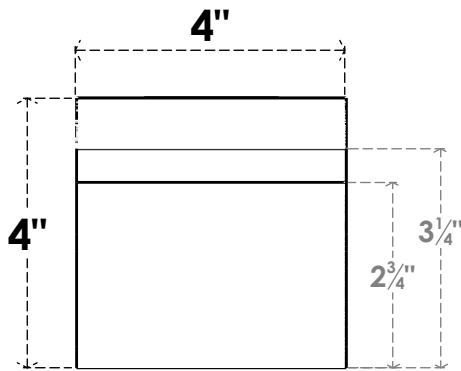

ITEM NUMBER: RFTURO040X04000X24000X004YOR00RCPR

4"W X 4"H X 24"L TIMBERTHANE ROUGH CEDAR YORKTOWN FAUX WOOD OPEN RAFTER TAIL, 4" L END, PRIMED TAN

SIDE PROFILE

ISOMETRIC

FRONT PROFILE

GENERATED DATE : 03/02/2023