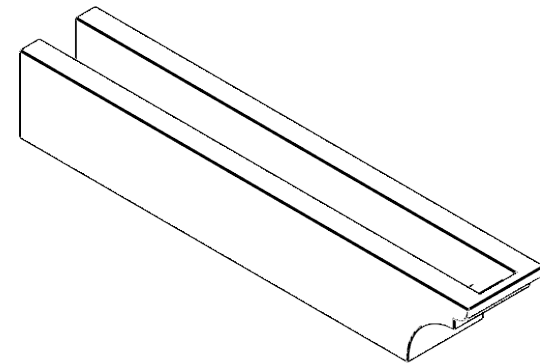

ITEM NUMBER: RFTURO040X04000X24000X004YOR00RCPR

4"W X 4"H X 24"L TIMBERTHANE ROUGH CEDAR YORKTOWN FAUX WOOD OPEN RAFTER TAIL, 4" L END, PRIMED TAN

SIDE PROFILE

ISOMETRIC

FRONT PROFILE

GENERATED DATE : 03/02/2023

EKENA MILLWORK
2300 WEST MAIN ST.
CLARKSVILLE, TX 75426
TOLL FREE: 866-607-0453
WWW.EKENAMILLWORK.COM

NOTES

1. INSTALLATION TO BE COMPLETED IN ACCORDANCE WITH MANUFACTURER'S SPECIFICATIONS.
2. DRAWING MAY NOT BE TO SCALE
3. THIS DRAWING IS INTENDED FOR DESIGN AND PLANNING PURPOSES ONLY.
4. ALL INFORMATION CONTAINED HEREIN WAS CURRENT AT THE TIME OF DEVELOPMENT BUT MUST BE REVIEWED AND APPROVED BY THE PRODUCT MANUFACTURER TO BE CONSIDERED ACCURATE.
5. TIMBERTHANE ARCHITECTURAL PRODUCTS ARE MADE FROM HIGH DENSITY URETHANE AND COME FACTORY PRIMED